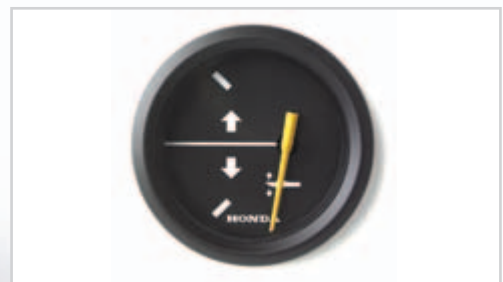

- Black face, white markings, yellow needle
- Up & down indicator, flat lens, drilling diameter 53 mm
- Required part: 32103-ZW7-000AH

Application as from BF40 up to BF225

Trim meter

37260-ZW5-000ZB

- White face, black markings & needle
- Up & down indicator, flat lens, drilling diameter 53 mm
- Required part: 32103-ZW7-000AH