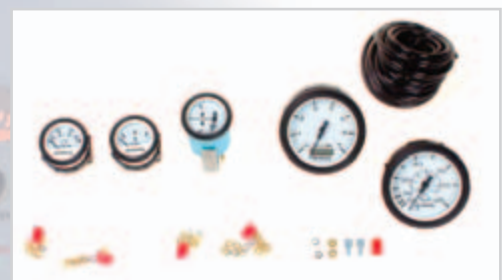

Instrument set

06310-ZW5-00ZBE

- White face, black letters, yellow needle
- Includes 5 gauges: 0-7000 rpm/digital hour meter, 10-60 mph (30-95 km/h) speedometer, 10-16 voltmeter, 10-180 ohms fuel gauge, trim meter, drilling diameter 86 mm (rpm & speed) and 53 mm (volt, fuel, trim), flat lens
- Required part: 32103-ZW7-000AH