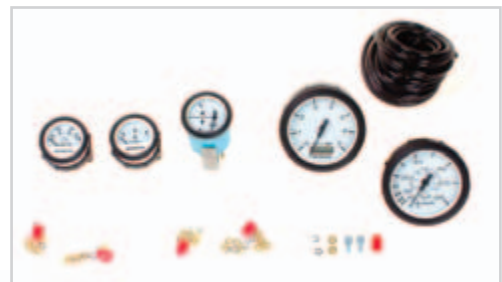

Instrument set

06300-ZW5-010ZB

- White face, black letters & needle
- Includes 5 gauges: 0-7000 rpm/digital hour meter, 10-60 mph (30-95 km/h) speedometer, 10-16 voltmeter, 240-33 ohms fuel gauge, trim meter, drilling diameter 86 mm (rpm & speed) and 53 mm (volt, fuel, trim), flat lens
- Required part: 32103-ZW7-000AH