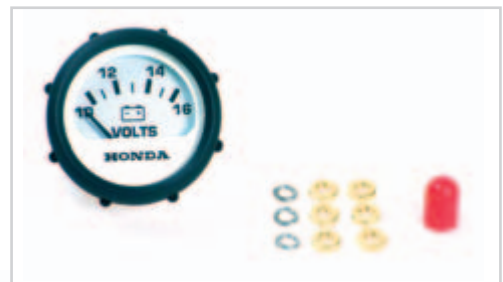

Voltmeter

37450-ZW5-000ZB

- White face, black letters & needle
- 10-16 volts indicator, flat lens, drilling diameter 53 mm
- Required part: 32103-ZW7-000AH

Application as from BF40 up to BF225