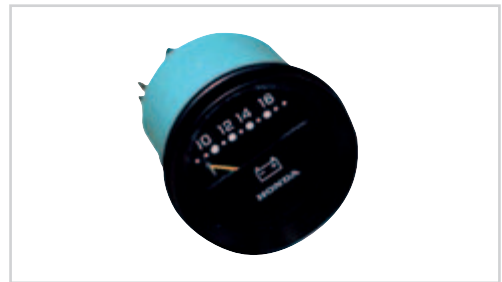

Gauges

Gauges Deluxe

Voltmeter

37450-ZV5-911

- 8-18 volts indicator
- Black face, flat lens, drilling diameter 53 mm
- Required parts: 32540-ZV5-911 and 32550-ZV5-910

Application as from BF20 up to BF130

Hourmeter