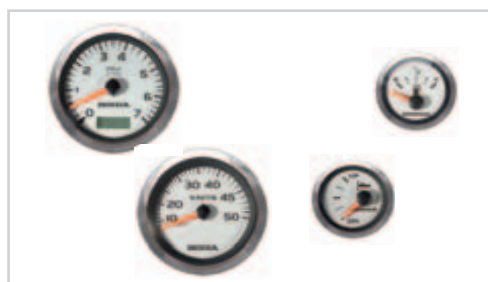

Application as from BF40 up to BF225

Gauges

Gauges Fog Resistance Charcoal Grey Knots

Instrument set

06300-ZW5-003SK

- Charcoal grey, Chromed ring, black letters & red illuminated needle
- Includes 4 gauges: 0-7000rpm / digital hour meter, 10-50 knots speedometer, 240-33 ohms fuel gauge, trim meter, drilling diameter 86mm (rpm & speed) and 53mm (fuel, trim), domed lens
- Required part: 32200-ZW7-000AH